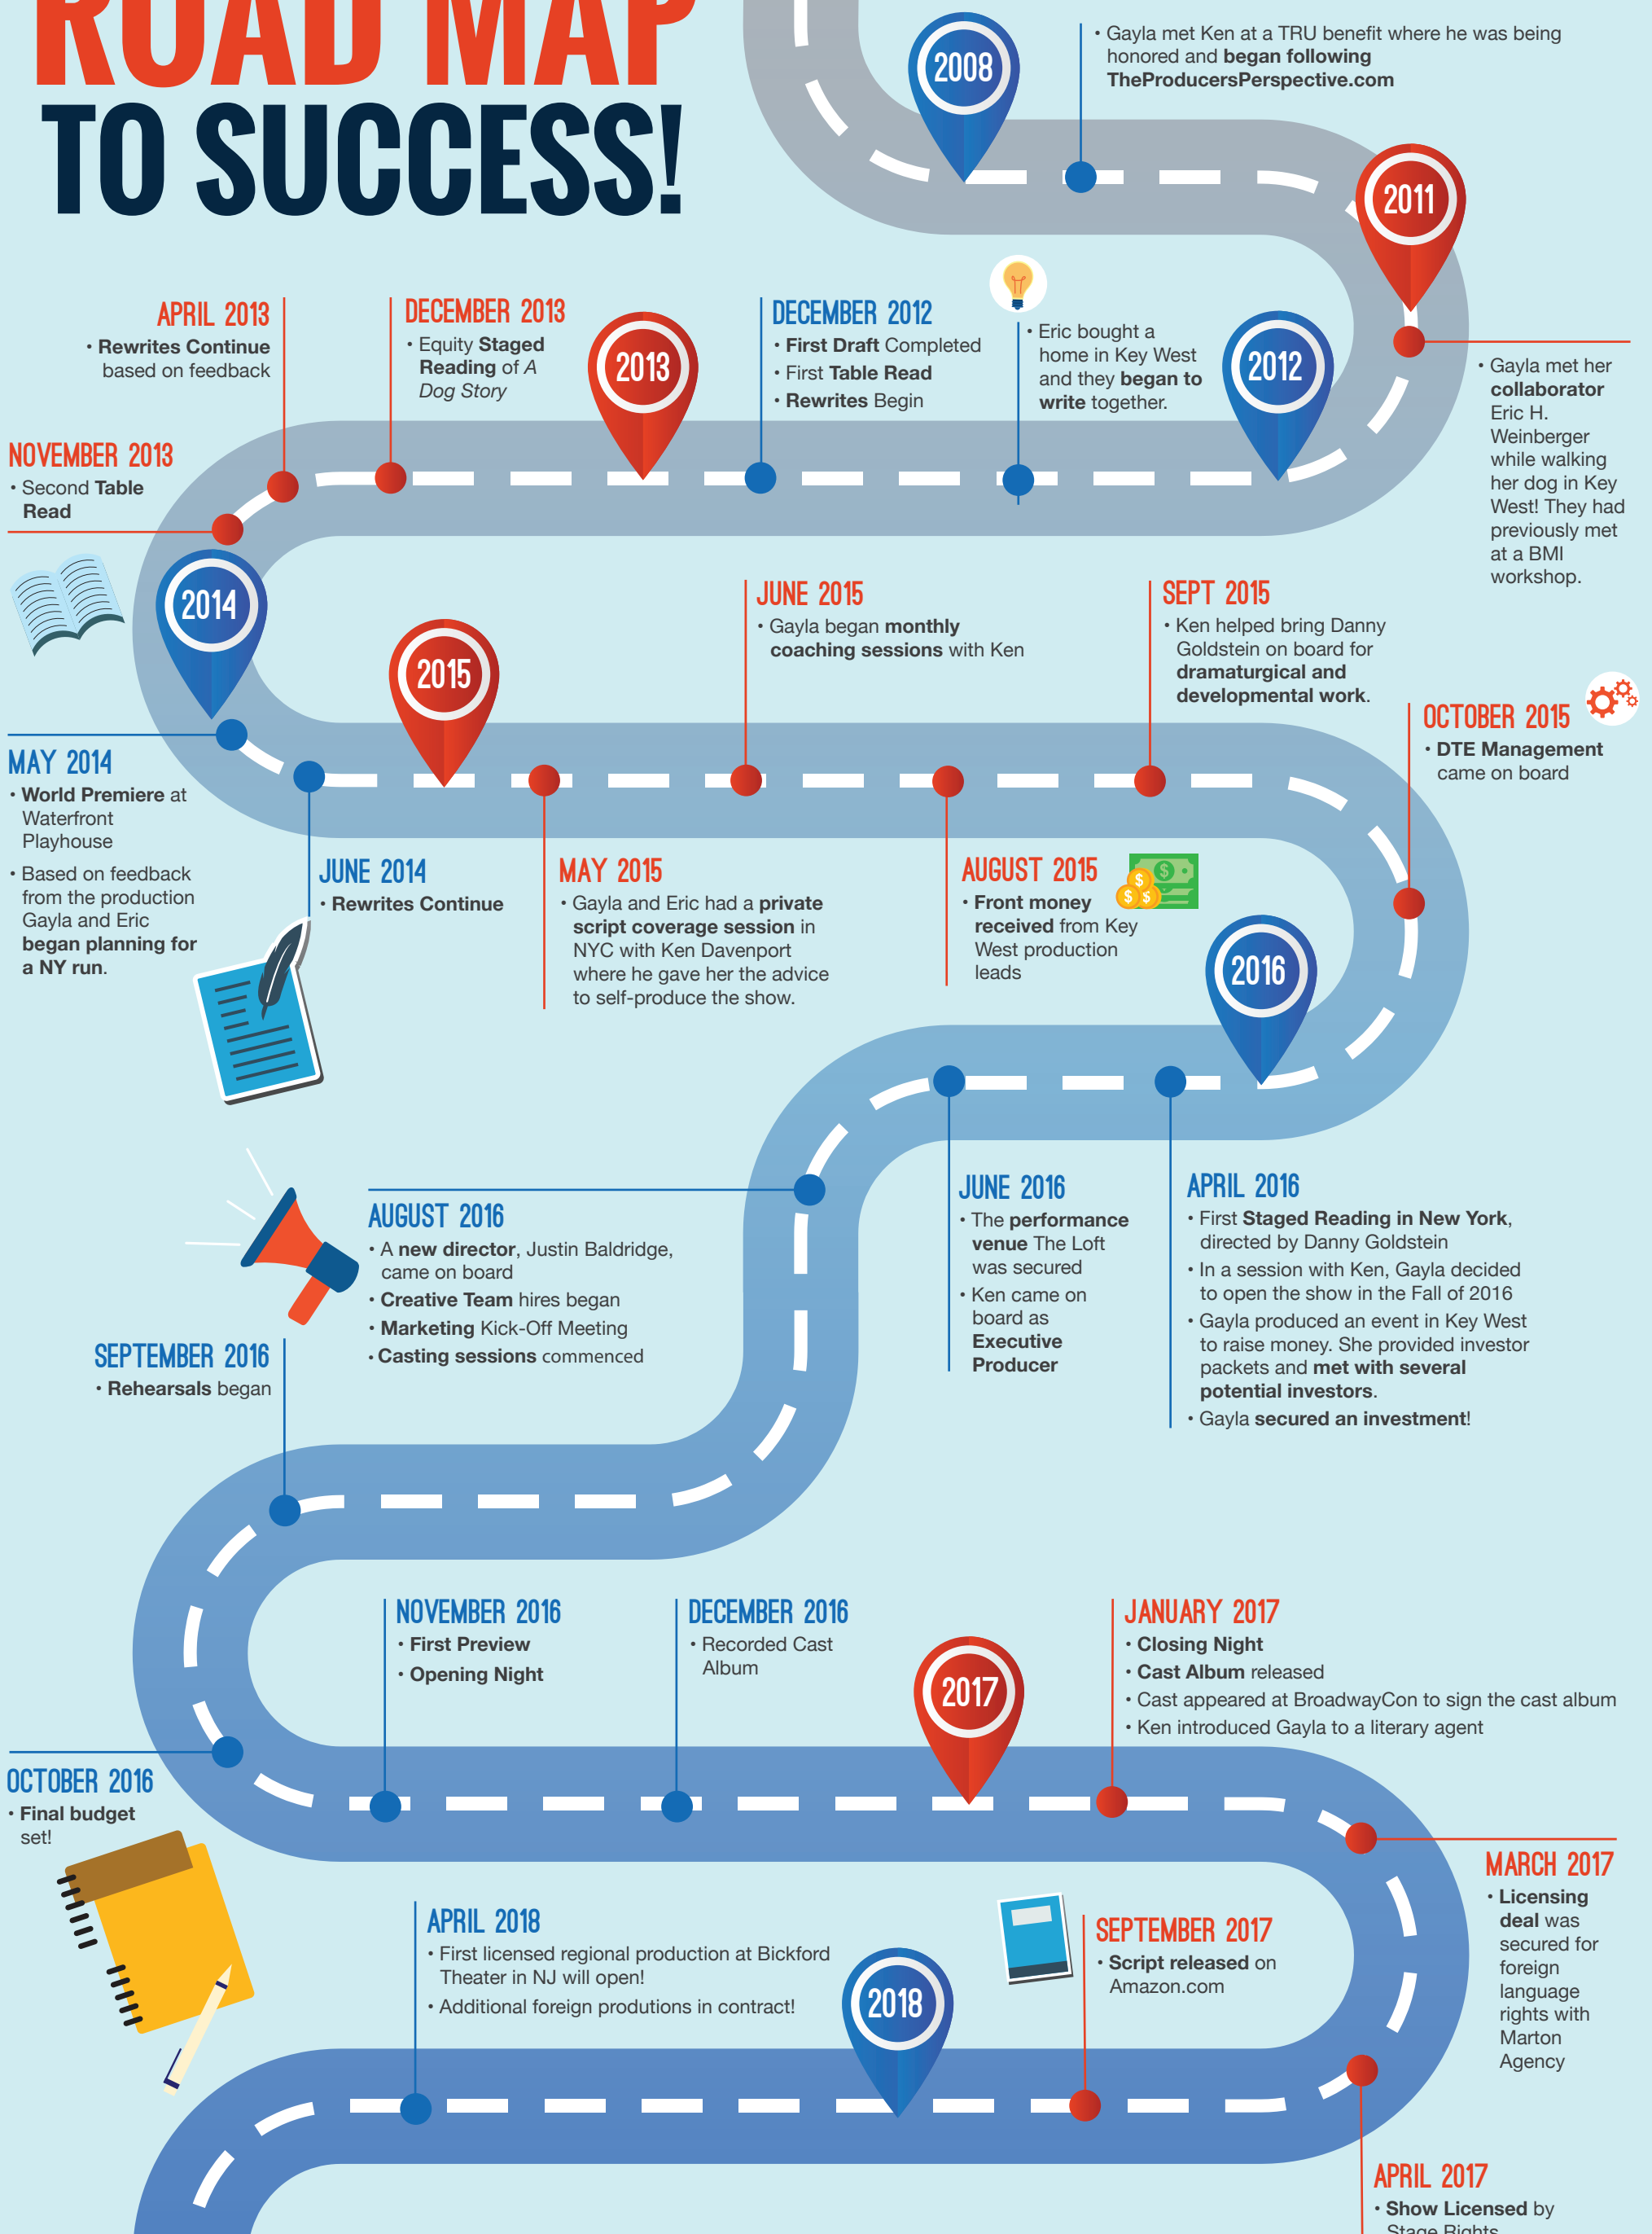

# GAYLA MORGAN'S ROAD MAP TO SUCCESS!

## THE PRODUCER'S PERSPECTIVE LEAD PRODUCER PATH **PRO**

GAYLA MORGAN IS A MEMBER OF THE PRODUCERS PERSPECTIVE PRO AND CONTINUES TO COACH WITH KEN.

**SUCCESS DOESN'T END ON CLOSING NIGHT!**